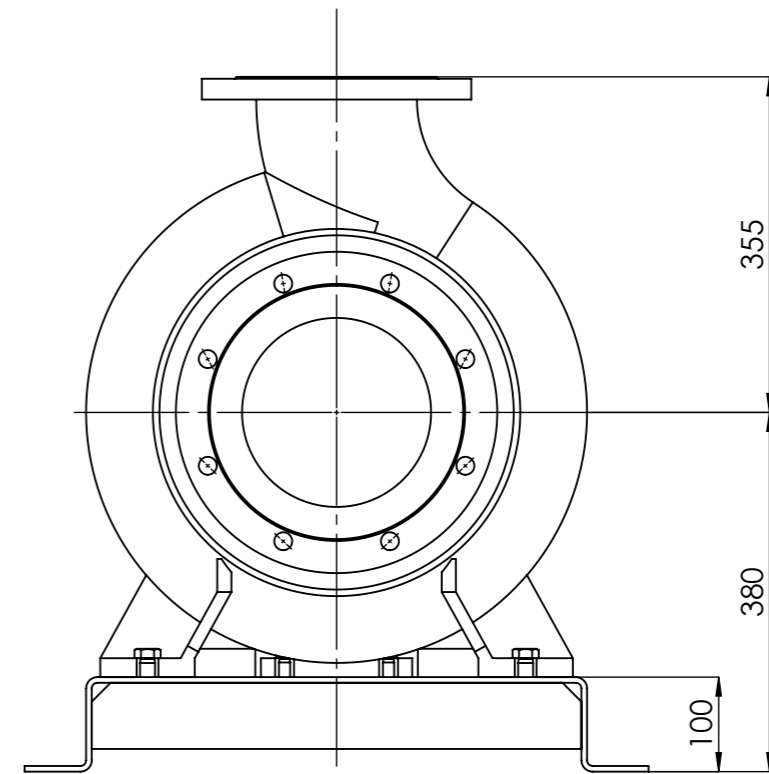

NHVe.150-200 [15,0 kW] n= 1450 obr/min

NHVe.150-200

15,0kW/1450 rpm

160-4

HYDRO-VACUUM s.a.

Grudziądz
Ul. Droga Jeziorna 8