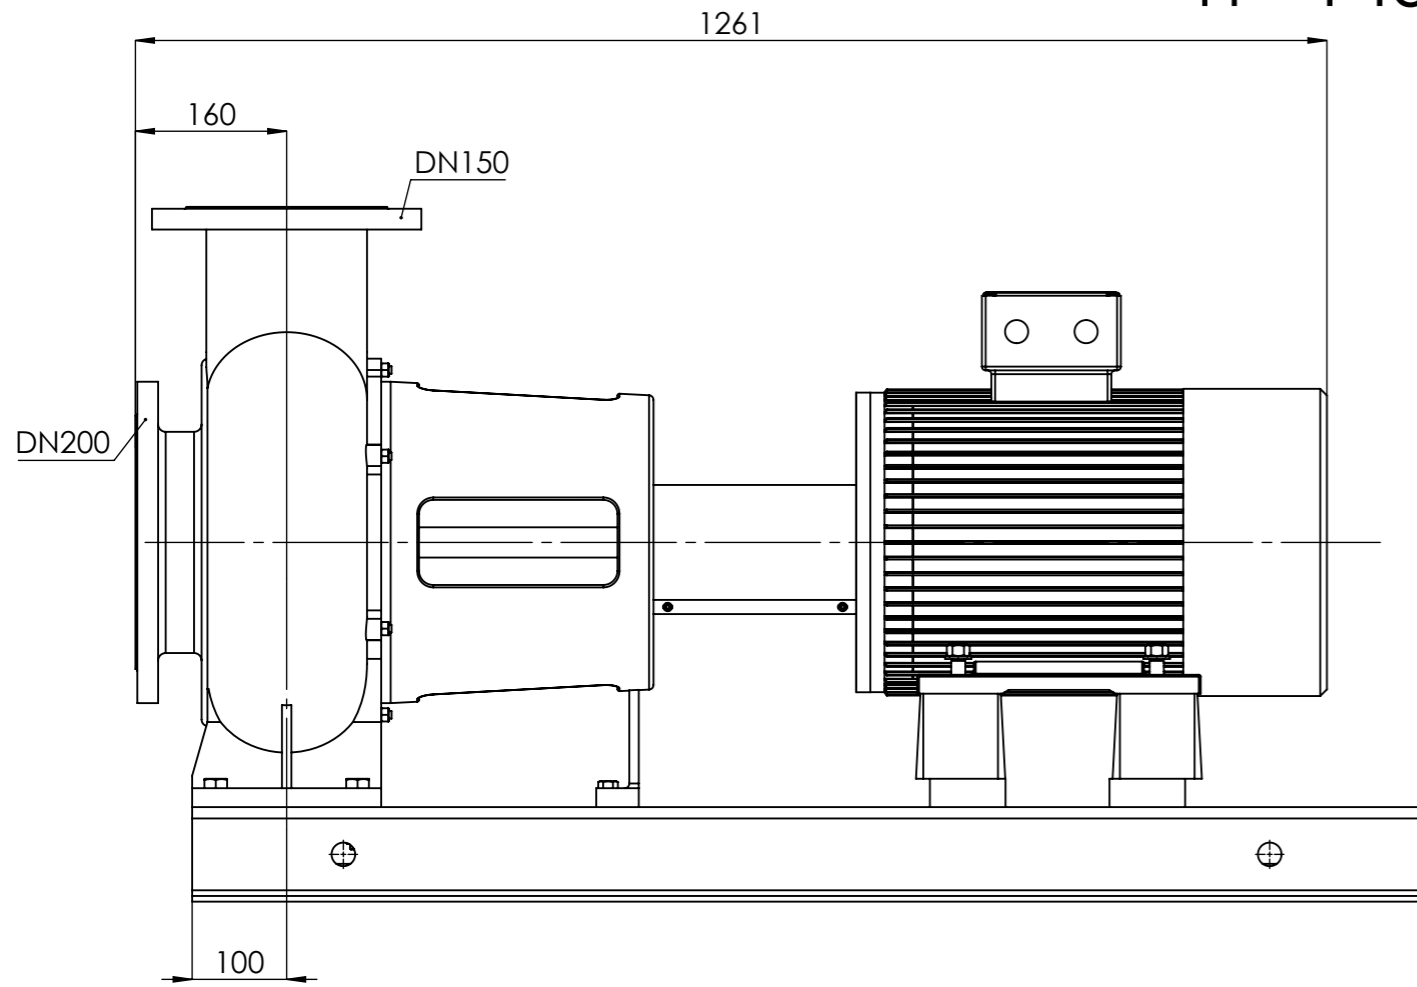

NHVe.150-200 [15,0 kW] n= 1450 obr/min

NHVe.150-200

15,0kW/1450 rpm

160-4

HYDRO-VACUUM s.a.

Grudziądz
Ul. Droga Jeziorna 8