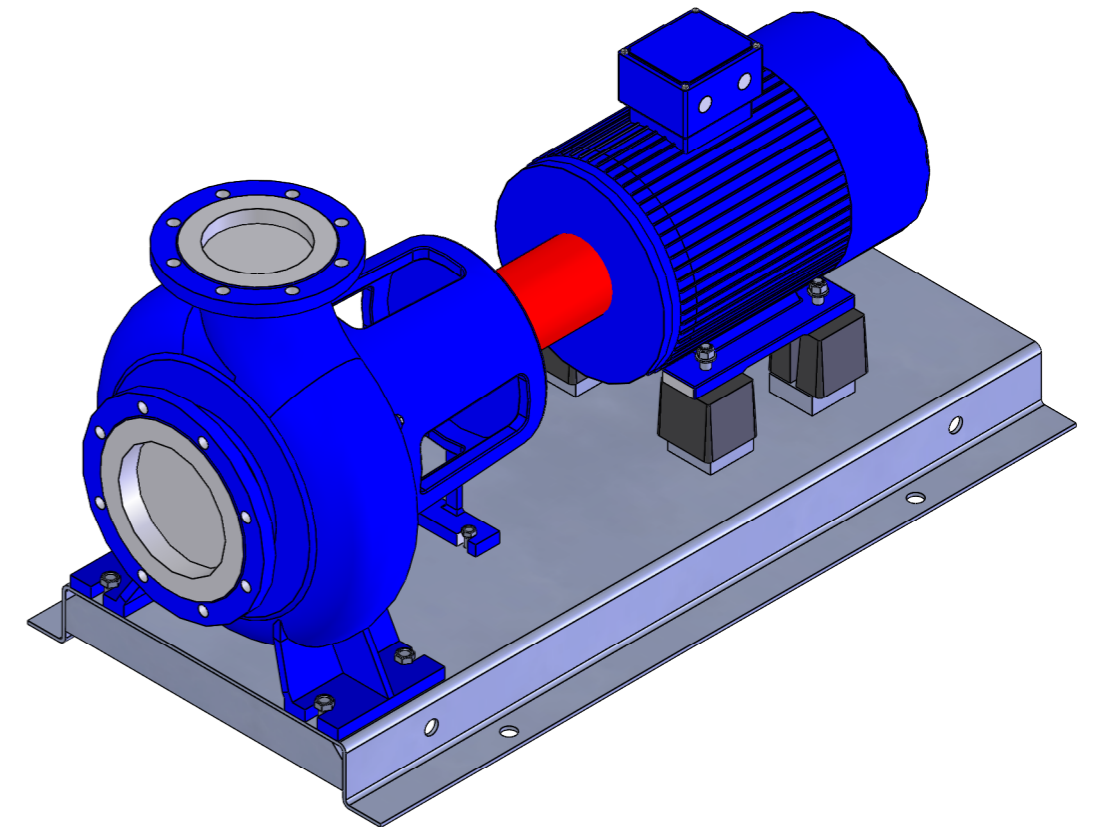

NHVe.150-200 [15,0 kW] n= 1450 obr/min

NHVe.150-200

15,0kW/1450 rpm

160-4

HYDRO-VACUUM s.a.

Grudziądz
Ul. Droga Jeziorna 8