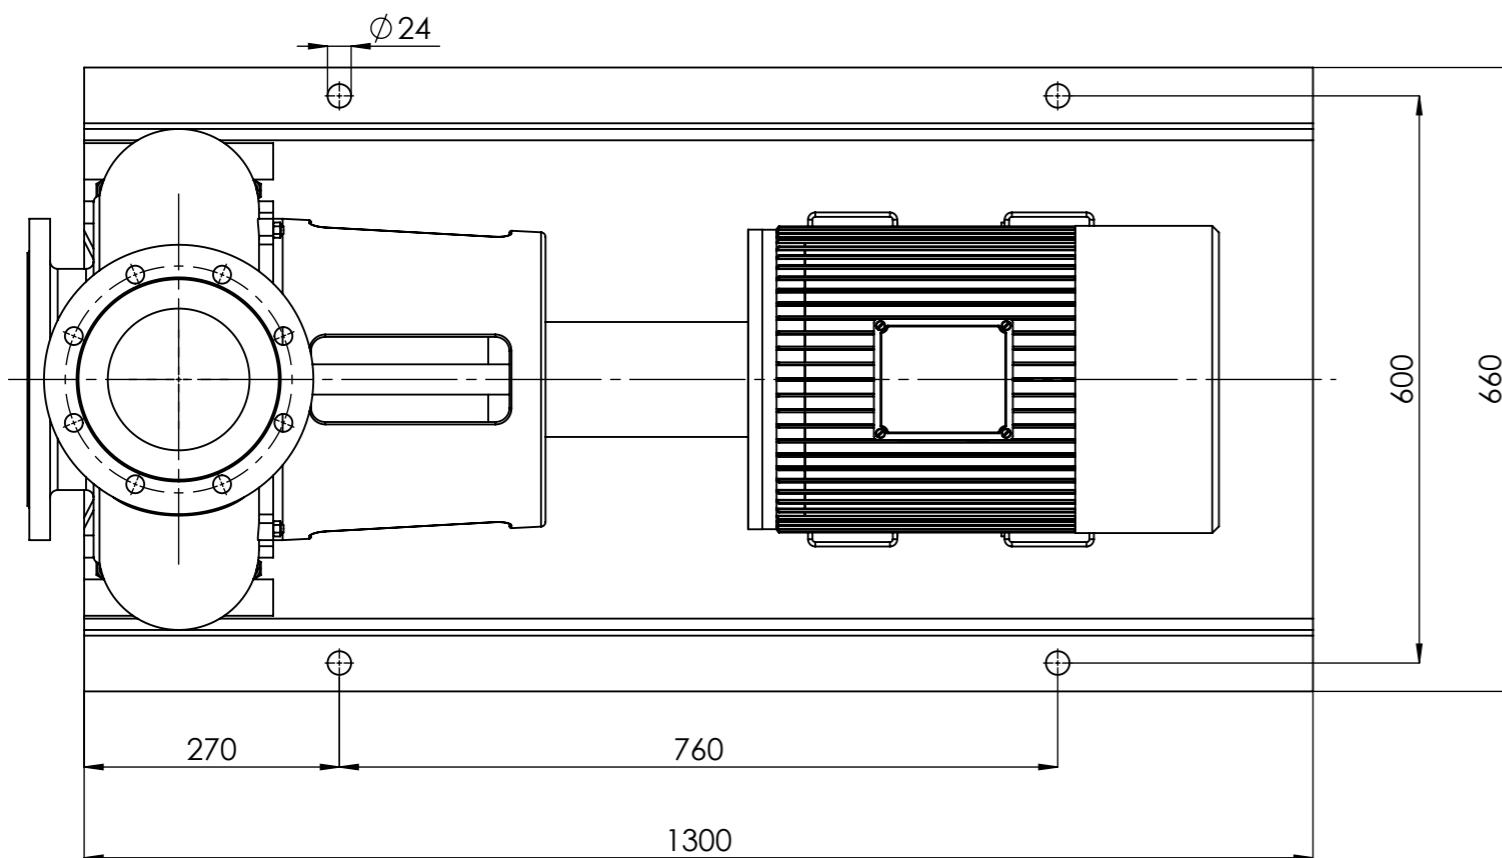

NHVe.150-200 [15,0 kW] n= 1450 obr/min

NHVe.150-200

15,0kW/1450 rpm

160-4

HYDRO-VACUUM s.a.

Grudziądz
Ul. Droga Jeziorna 8